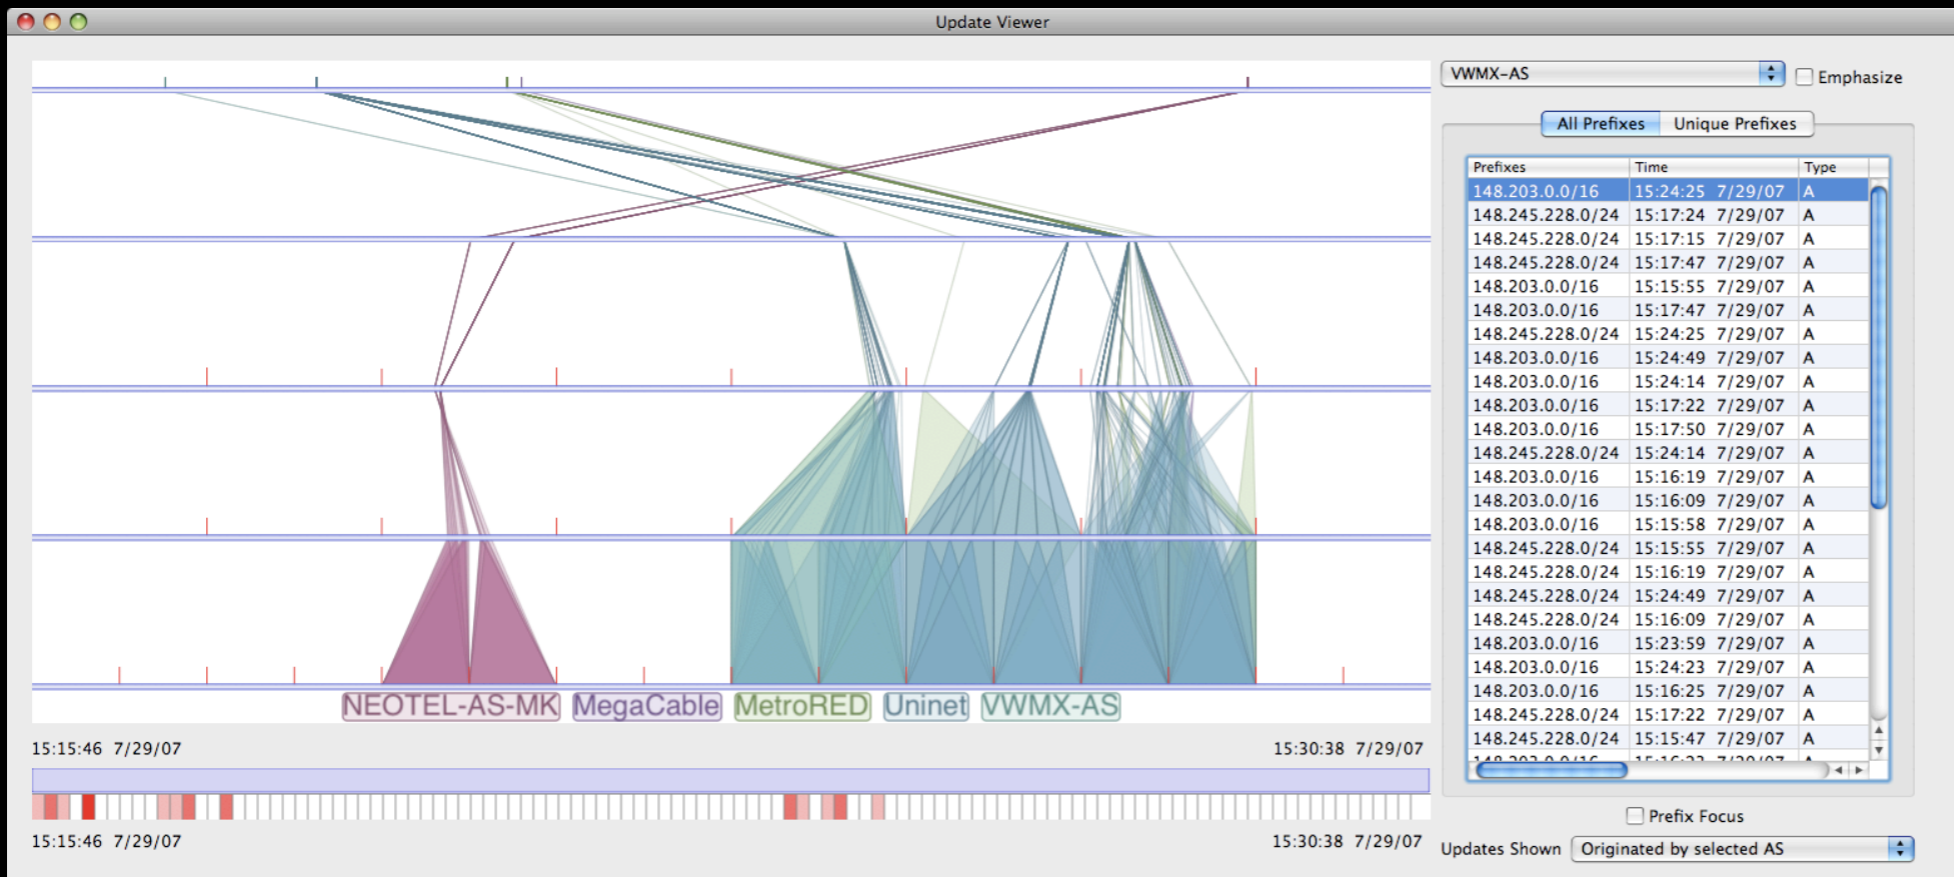

## An IP-space Centered View for Internet Routing Data

James Shearer and Kwan-Liu Ma  
University of California, Davis  
VIDi Lab

Toby Kohlenberg  
Intel Corporation

Tag Cloud  
Identify and  
select data

# Update View

- Visualization of many, many updates from multiple ASes
- Controls to focus in one one AS or prefix *in context*
- Time-based restriction
- Linked “traditional” view for additional detail