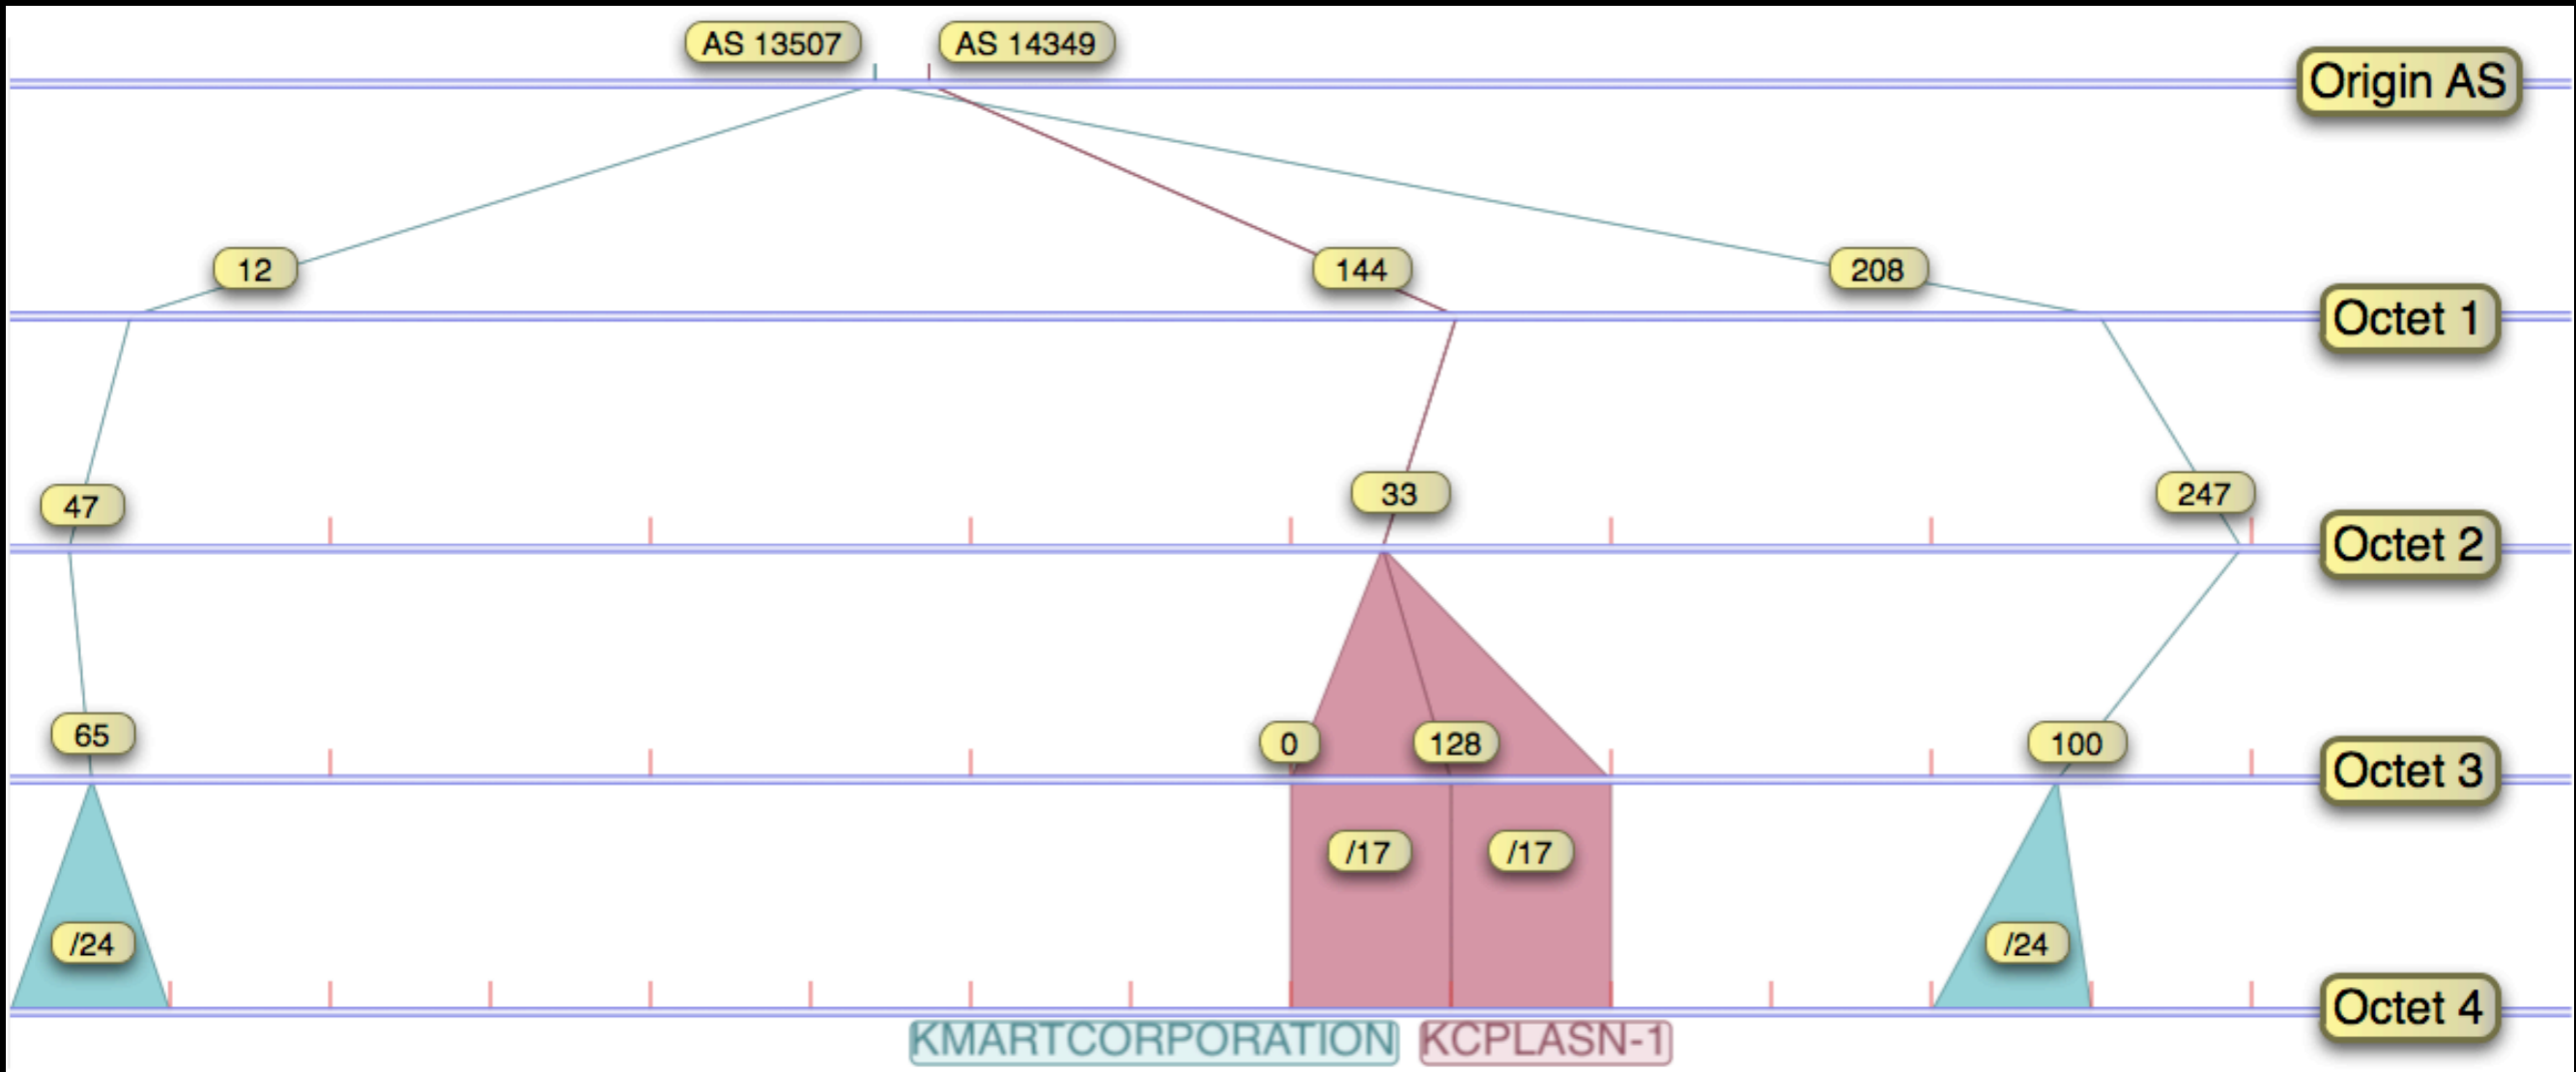

# Update View

- Visualization of many, many updates from multiple ASes
- Controls to focus in one one AS or prefix *in context*
- Time-based restriction
- Linked “traditional” view for additional detail